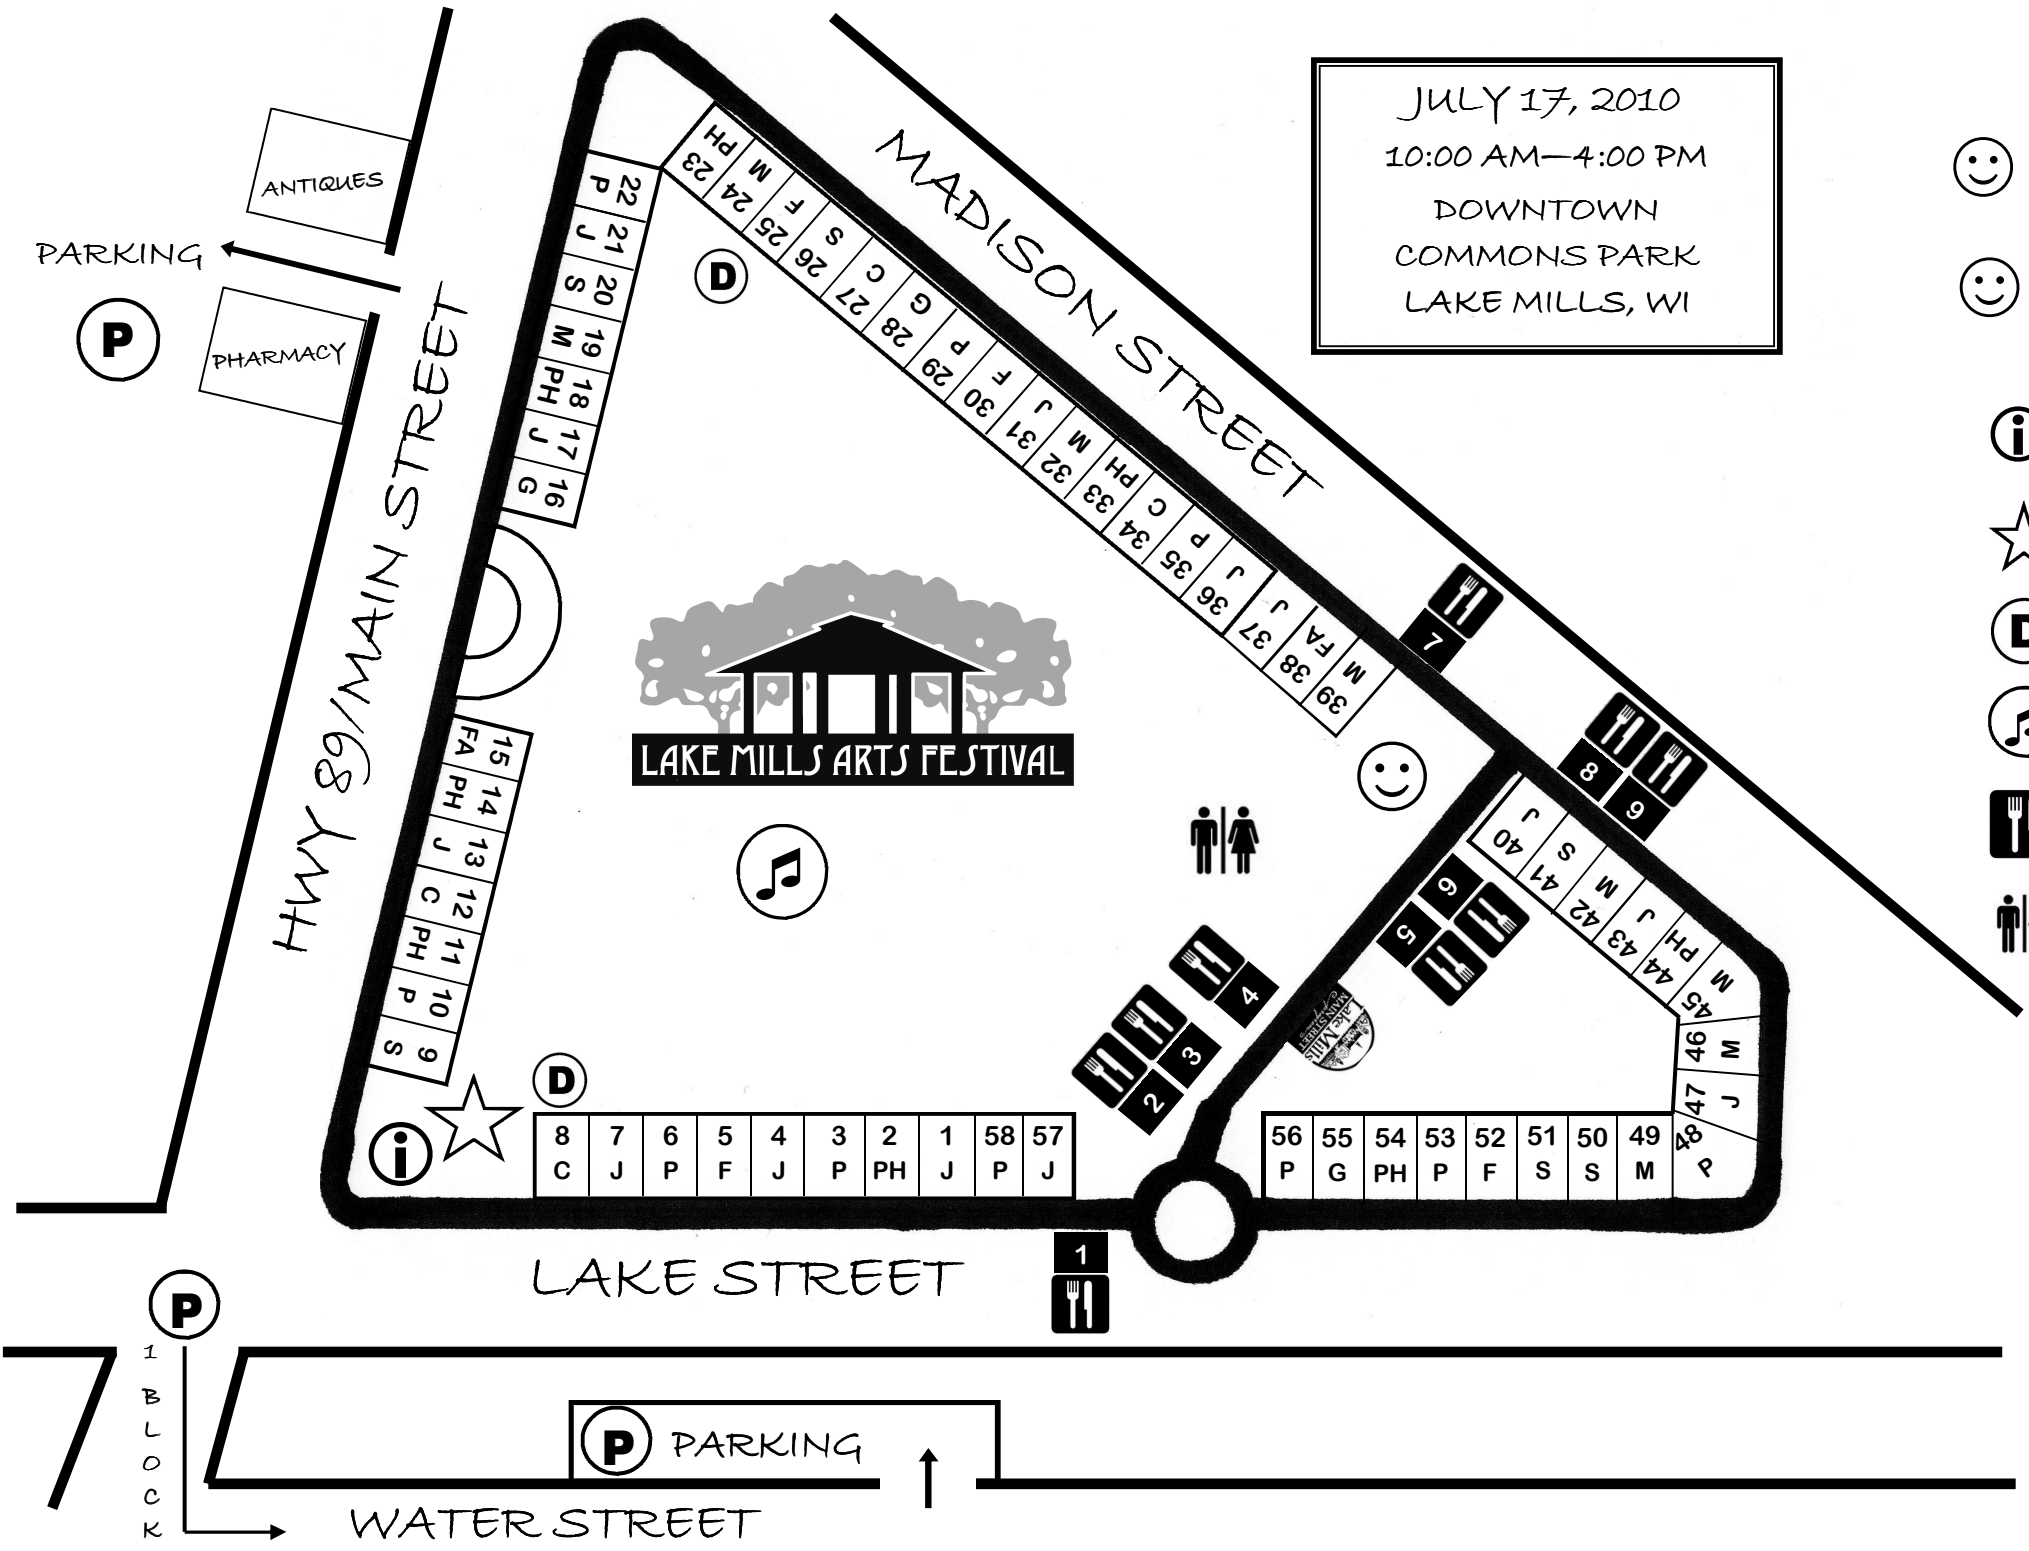

JULY 17, 2010  
 10:00 AM—4:00 PM  
 DOWNTOWN  
 COMMONS PARK  
 LAKE MILLS, WI

MAP KEY

-  CHILDREN'S ART YARD (10 AM—2 PM)  
Sponsored by the Arts Alliance of Greater Lake Mills
-  ART CART (2—4 PM)  
Sponsored by the Madison Museum of Contemporary Art

PARKING  

Hwy 89/MAIN STREET

MADISON STREET

LAKE STREET

WATER STREET

1  
B  
L  
O  
C  
K

 PARKING

LAKE MILLS ARTS FESTIVAL

**JULY 17, 2010**  
**10:00 AM – 4:00 PM**  
**COMMONS PARK**

❖ **58 WISCONSIN ARTISTS** ❖

Artists listed on back of map

❖ **MUSIC STAGE** ❖

10:00 AM – 12:15 PM	The Gadjó Players
12:30 PM – 12:50 PM	The Lake Mills Pop Strings
1:30 – 4:00 PM	The Stellanovas

❖ **FOOD VENDORS** ❖

1	Muggsie's Root Beer	Root Beer, Cream Soda
2	UCC Women	Baked Goods, Pies, Lemonade, Coffee
3	Lake Mills Main Street Program	Brats, Hot Dogs, Chips, Soda
4	Young Entrepreneur's Club	Sloppy Joe's, Chicken Salad Croissant, Veggie or Turkey Wraps
5	Special Olympics	Walking Tacos, Cotton Candy
6	Doyle's Dogs	Chicago Style Hotdogs
7	Glory Beans	Hot and Cold Coffee Drinks
8	Lake Mills FFA Alumni	Sundaes, Root Beer Floats
9	Kuvkar Express	Kettle Korn