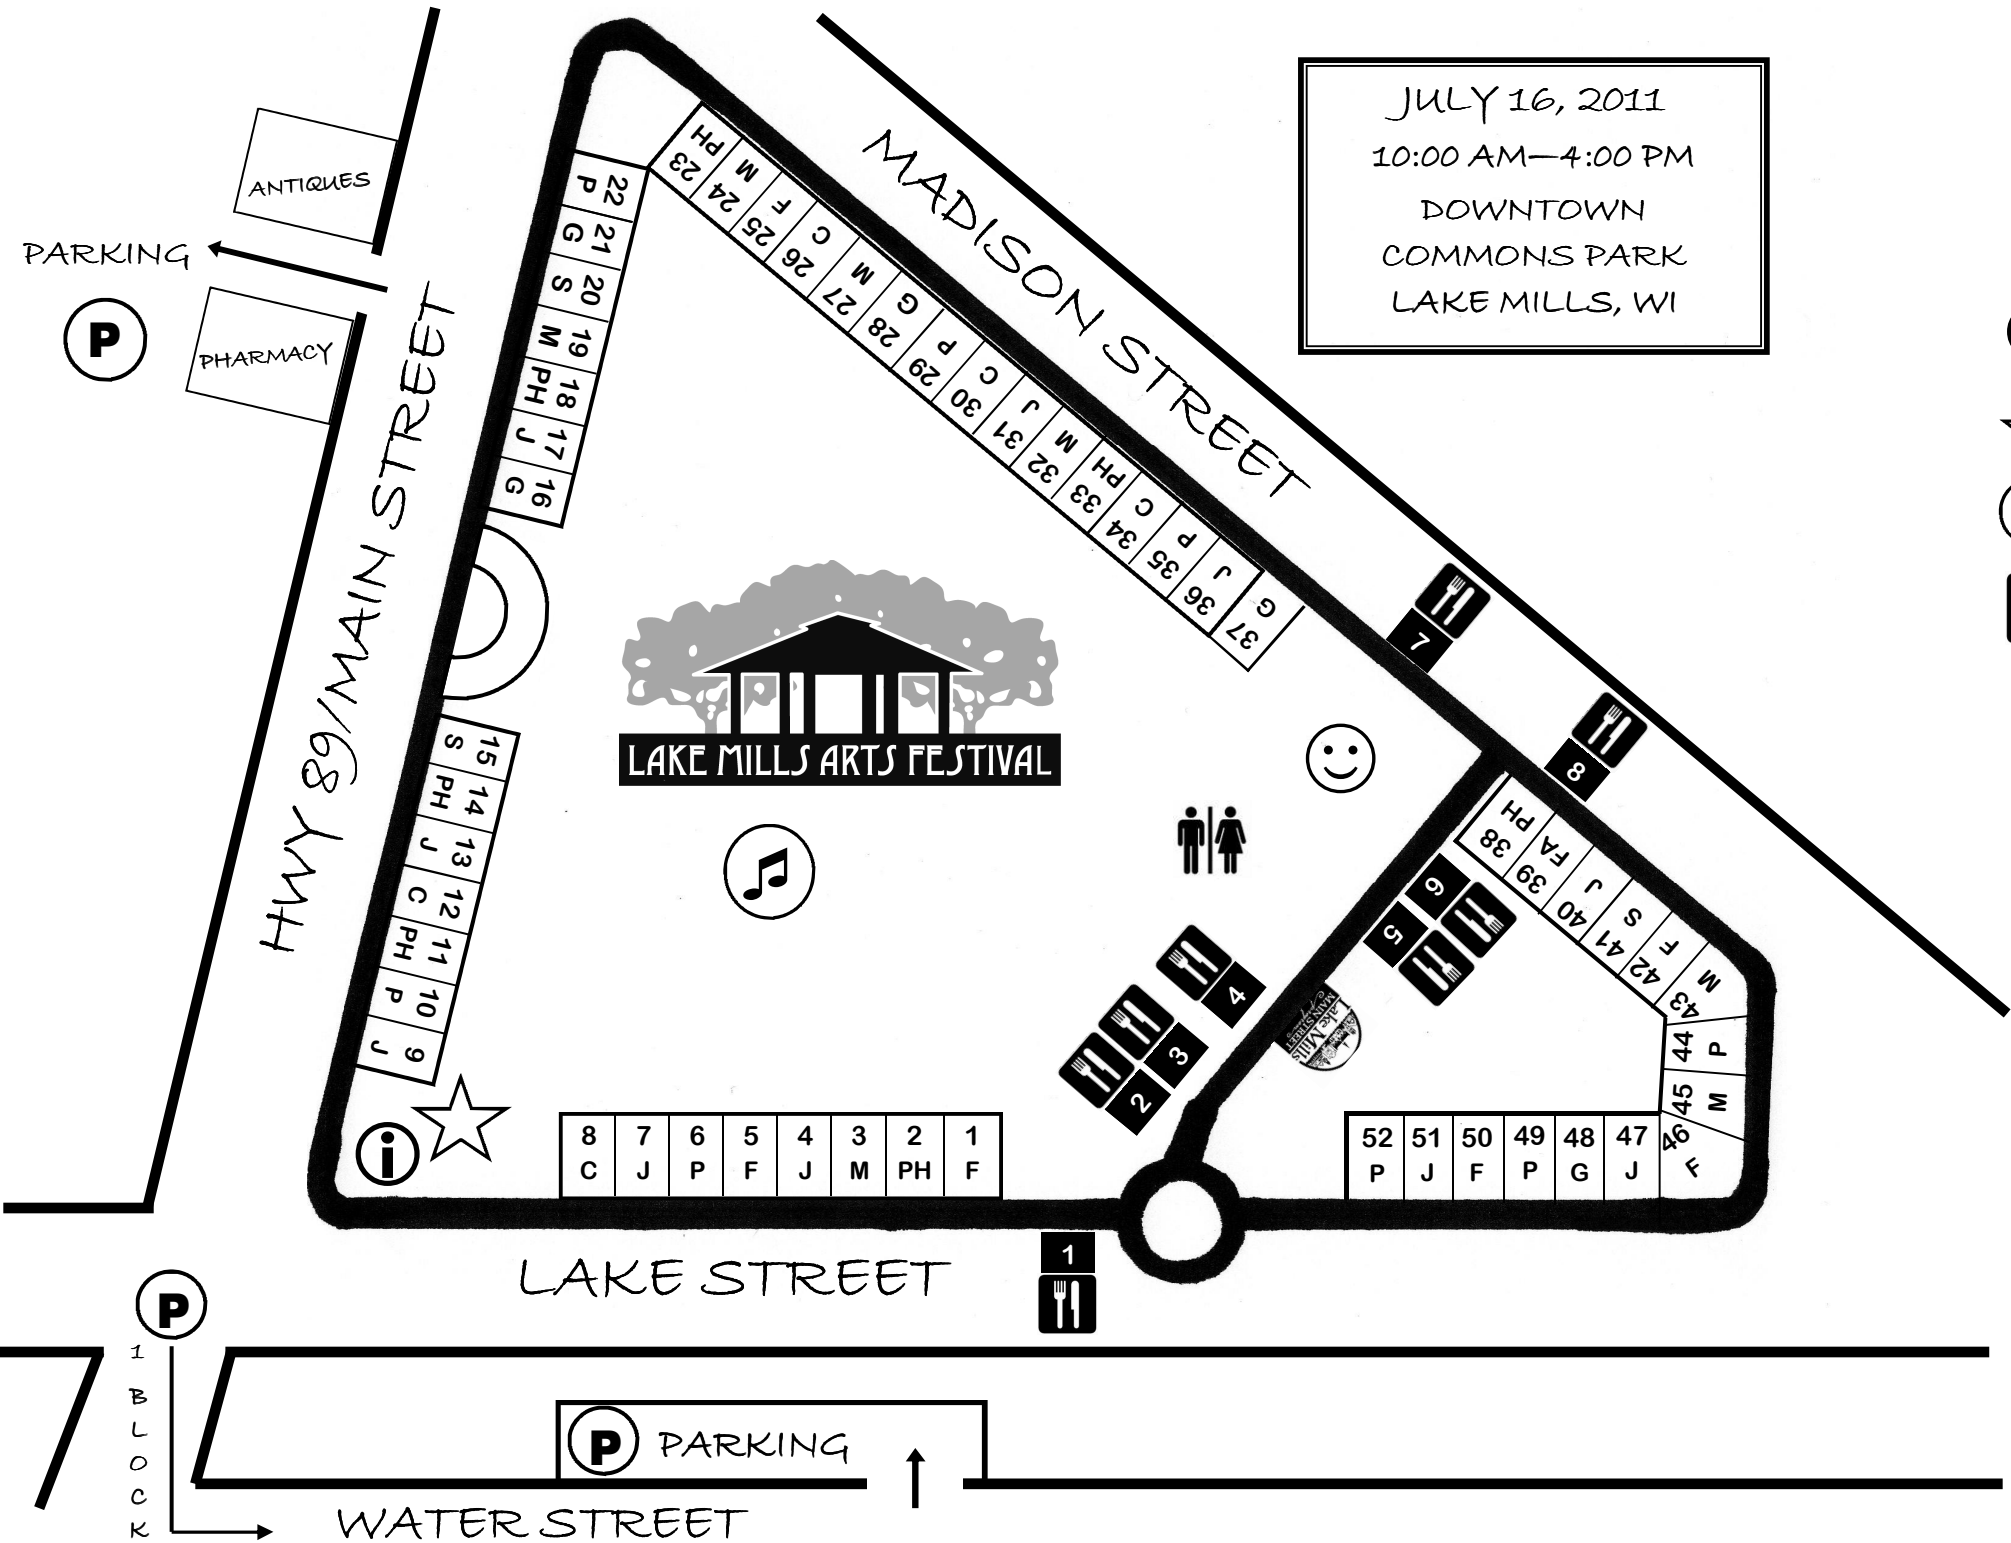

JULY 16, 2011
10:00 AM—4:00 PM
DOWNTOWN
COMMONS PARK
LAKE MILLS, WI

MAP KEY

- CHILDREN'S ART YARD (10 AM—2 PM)
- CHILDREN'S ACTIVITIES (2—4 PM)
- INFORMATION BOOTH
- ARTIST'S CHECK-IN
- MUSIC STAGE
- FOOD VENDOR
- RESTROOMS

ARTIST MEDIUM

- C = CERAMICS
- F = FIBER
- G = GLASS
- J = JEWELRY
- M = MIXED MEDIA
- P = PAINTING
- PH = PHOTOGRAPHY
- S = SCULPTURE
- FA = FUNCTIONAL ART